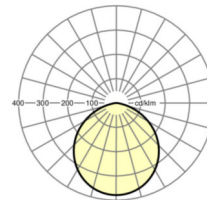

**LIGHTING TECHNOLOGY**

Placement	LED, Colour rendering/Light colour CRI ≥ 80 / 4000K
Colour tolerance (MacAdam)	3SDCM
Photobiological safety (Luminaire)	RGO
Nominal luminous flux	3037lm
LED service life	50000h L85/B10 (Tq 25°C), 75000h L80/B10 (Tq 25°C)
Luminaire luminous efficiency	107lm/W
Beam angle	110°
UGR lat./long.	27.8 / 27.8

**MECHANICS**

Housing colour	white
Dimensions (LxWxH/DxH)	230mm x 115mm
Weight (net)	3.15kg
Type of installation	Ceiling-mounted single installation

**Dimensions**

H	115 mm	Height
D	230 mm	Diameter

Reference	LED 3000lm 840
ηLB	100 %
Φ ↓/↑	100 % / 0 %
UGR lat./long.	27.8 / 27.8